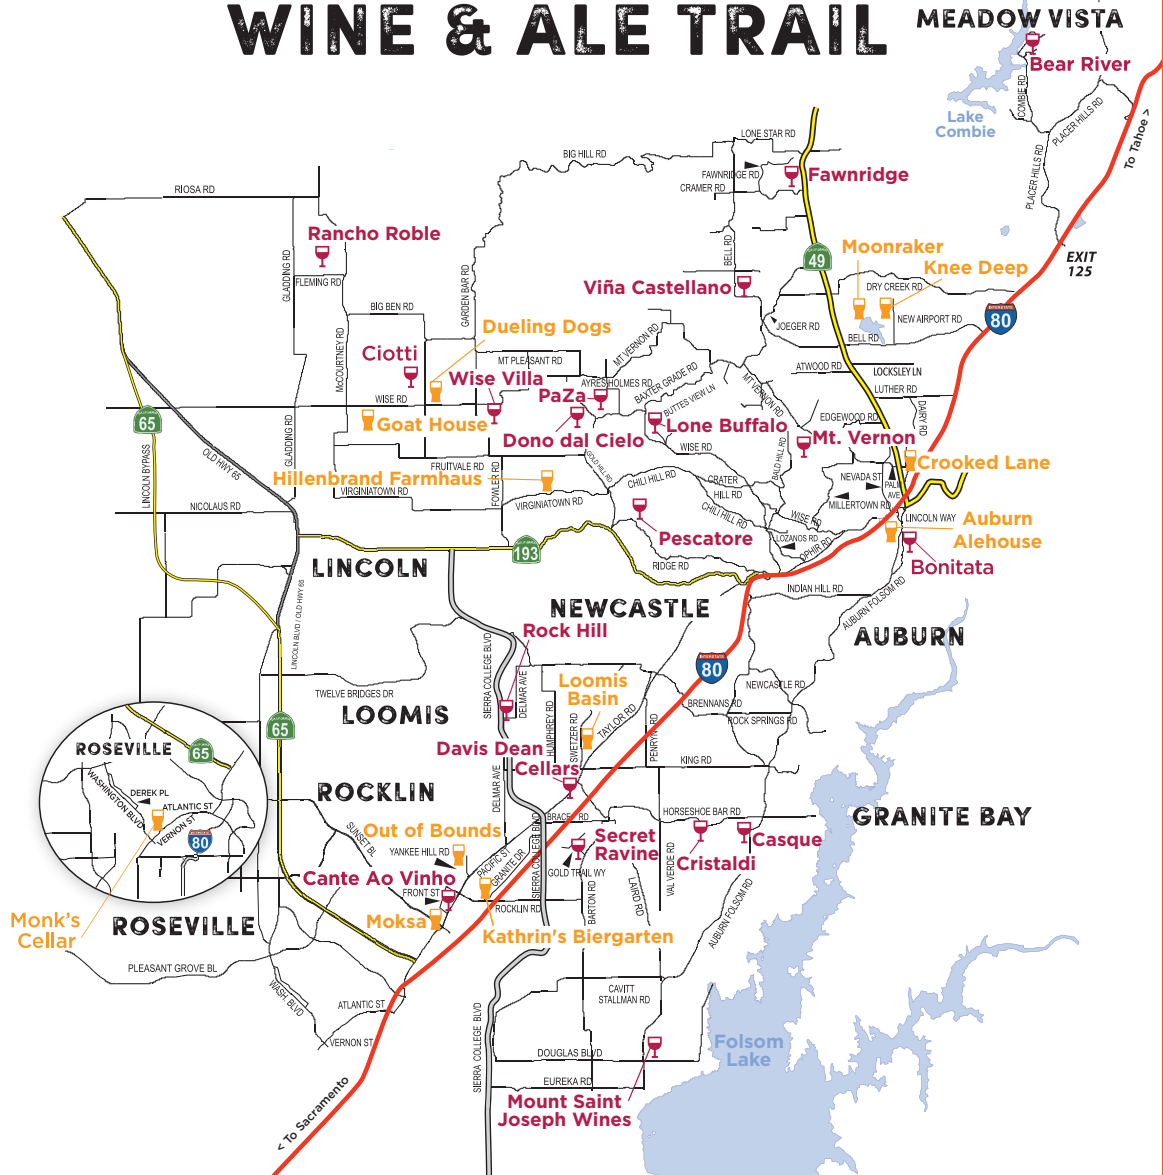

MT. VERNON WINERY

TASTING: Thurs-Sun:
11am-5pm
10850 Mt. Vernon Rd
Auburn, CA
530.823.1111
mtvernonwinery.com

MOUNT SAINT JOSEPH WINES

Vin Uva Tasting Room
TASTING: Thurs 12-6pm,
Fri 11am-8pm, Sat 11am-9pm,
Sun 12-5pm
8629 Auburn Folsom Road
Granite Bay, CA
916.784.9463
mountsaintjosephwines.com

PAZA VINEYARD & WINERY

TASTING: Sat-Sun: 12-5pm
3357 Ayres Holmes Rd
Auburn, CA
916.834.0565
pazawines.com
*Call During Inclement Weather

PESCATORE VINEYARD & WINERY

TASTING: Sat-Sun: 12-5pm
7055 Ridge Rd
Newcastle, CA
916.663.1422
pescatorewines.com

POPIE WINES

Online Sales, Seasonal Events,
Visit Our Website
916.768.7643
popiewines.com

RANCHO ROBLE VINEYARDS

TASTING: Fri: By Appt.
Sat-Sun: 11am-5pm
340 Fleming Rd
Lincoln, CA
916.645.2075
ranchoroble.com

ROCK HILL WINERY

TASTING: Fri-Sun: 12-5pm
2970 Del Mar Avenue
Loomis, CA
916.410.7105
rockhillwine.com

SECRET RAVINE VINEYARD & WINERY

TASTING: Fri: 12-5pm,
Sat-Sun: 12-5pm
4390 Gold Trail Way
Loomis, CA
916.652.6015
secretravine.com

VIÑA CASTELLANO WINERY

TASTING: Thurs-Sun: 12-5pm
4590 Bell Rd
Auburn, CA
530.889.2855
vinacastellano.com

WISE VILLA WINERY & BISTRO

WINE TASTING & BISTRO:
Wed-Thurs: 3pm-9pm
Fri: 11am-9pm
Sat & Sun: 11am-5pm
4200 Wise Rd, Lincoln CA
916.543.0323
WiseVillaWinery.com

COMING SOON

BLACK VETTE WINERY

Private Events Only
Auburn, CA

PLACER WINE & ALE TRAIL

AUBURN ALEHOUSE BREWERY & RESTAURANT

M-Thurs: 11am-10pm
Fri: 11am-12am
Sat: 10am-12am
Sun: 10am-10pm
*Kitchen closes one hour earlier
289 Washington St.
Auburn, CA
530.885.2537
auburnalehouse.com

CROOKED LANE BREWING CO.

BREWERY, TAPROOM & BEER GARDEN
Mon-Thurs: 3-9pm; Fri: 3-10pm;
Sat: 12-10pm; Sun: 12-9pm
536 Grass Valley Highway
Auburn, CA
crookedlanebrewing.com

DUELING DOGS BREWING CO.

BREWERY, MEADERY, TASTING ROOM & FARM STAND
Thurs-Fri: 2-6pm;
Sat-Sun: 11am-5pm
3030 Barrett Park Lane
Lincoln, CA
916.434.8141
DuelingDogsBrewing.com

GOATHOUSE BREWING CO.

BREWERY, TASTING ROOM & HOP FARM
Thurs-Fri: 2-6pm;
Sat-Sun: 11am-5pm
600 Wise Road
Lincoln, CA
916.740.9100
goathousebrewing.com

HILLENBRAND FARMHAUS BREWING

BREWERY & TAPROOM
Fri-Sat: 1-8pm;
Sun: 1-6pm
5100 Virginiatown Rd.
Newcastle, CA
916.223.3734
hillerbrandbrewery.com

KATHRIN'S BIERGARTEN BREWERY

BREWERY & RESTAURANT
Mon-Thurs: 4pm-9pm;
Fri-Sat: 11:30am-10pm;
Sun: 11:30am-8pm
4810 Granite Drive,
Suite A-1, Rocklin, CA
916.251.7502
kathrinsbiergarten.com

KNEE DEEP BREWERY & TAP ROOM

Mon-Wed: 3-8pm;
Thurs: 12-9pm;
Fri-Sat: 12-9pm;
Sun: 12-8pm
13395 New Airport Road Ste. H,
Auburn, CA
530.797.4677
kneedeepbrewing.com

LOOMIS BASIN BREWING CO.

BREWERY & TASTING ROOM
Tues-Thurs: 3-8pm;
Fri-Sat: 3-9pm
3277 Swetzer Rd.
Loomis, CA
916.259.2739
loomisbasinbrewing.com

MOKSA BREWING CO.

BREWERY & TAPROOM
5860 Pacific St,
Rocklin, CA
916.824.1366
moksabrewing.com

MONK'S CELLAR BREWERY & PUBLIC HOUSE

Sun-Tues: 11am-10pm;
Wed-Thurs: 11am-11pm;
Fri-Sat: 11am-12am
240 Vernon Street
Roseville, CA
916.786.6665
monkscellar.com

MOONRAKER BREWING CO.

BREWERY & TASTING ROOM
Wed-Fri: 3-9pm;
Sat-Sun: 12-9pm
12970 Earhart Ave.
Ste. 100, Auburn, CA
916.786.6665
moonrakerbrewing.com

OUT OF BOUNDS BREWING CO.

BREWERY & TASTING ROOM
Tues-Thurs: 4-9pm;
Fri: 3-11pm;
Sat: Noon-11pm;
Sun: Noon-6pm
4480 Yankee Hill Rd. #100
Rocklin, CA
916.259.1511
outofboundsbrewing.com